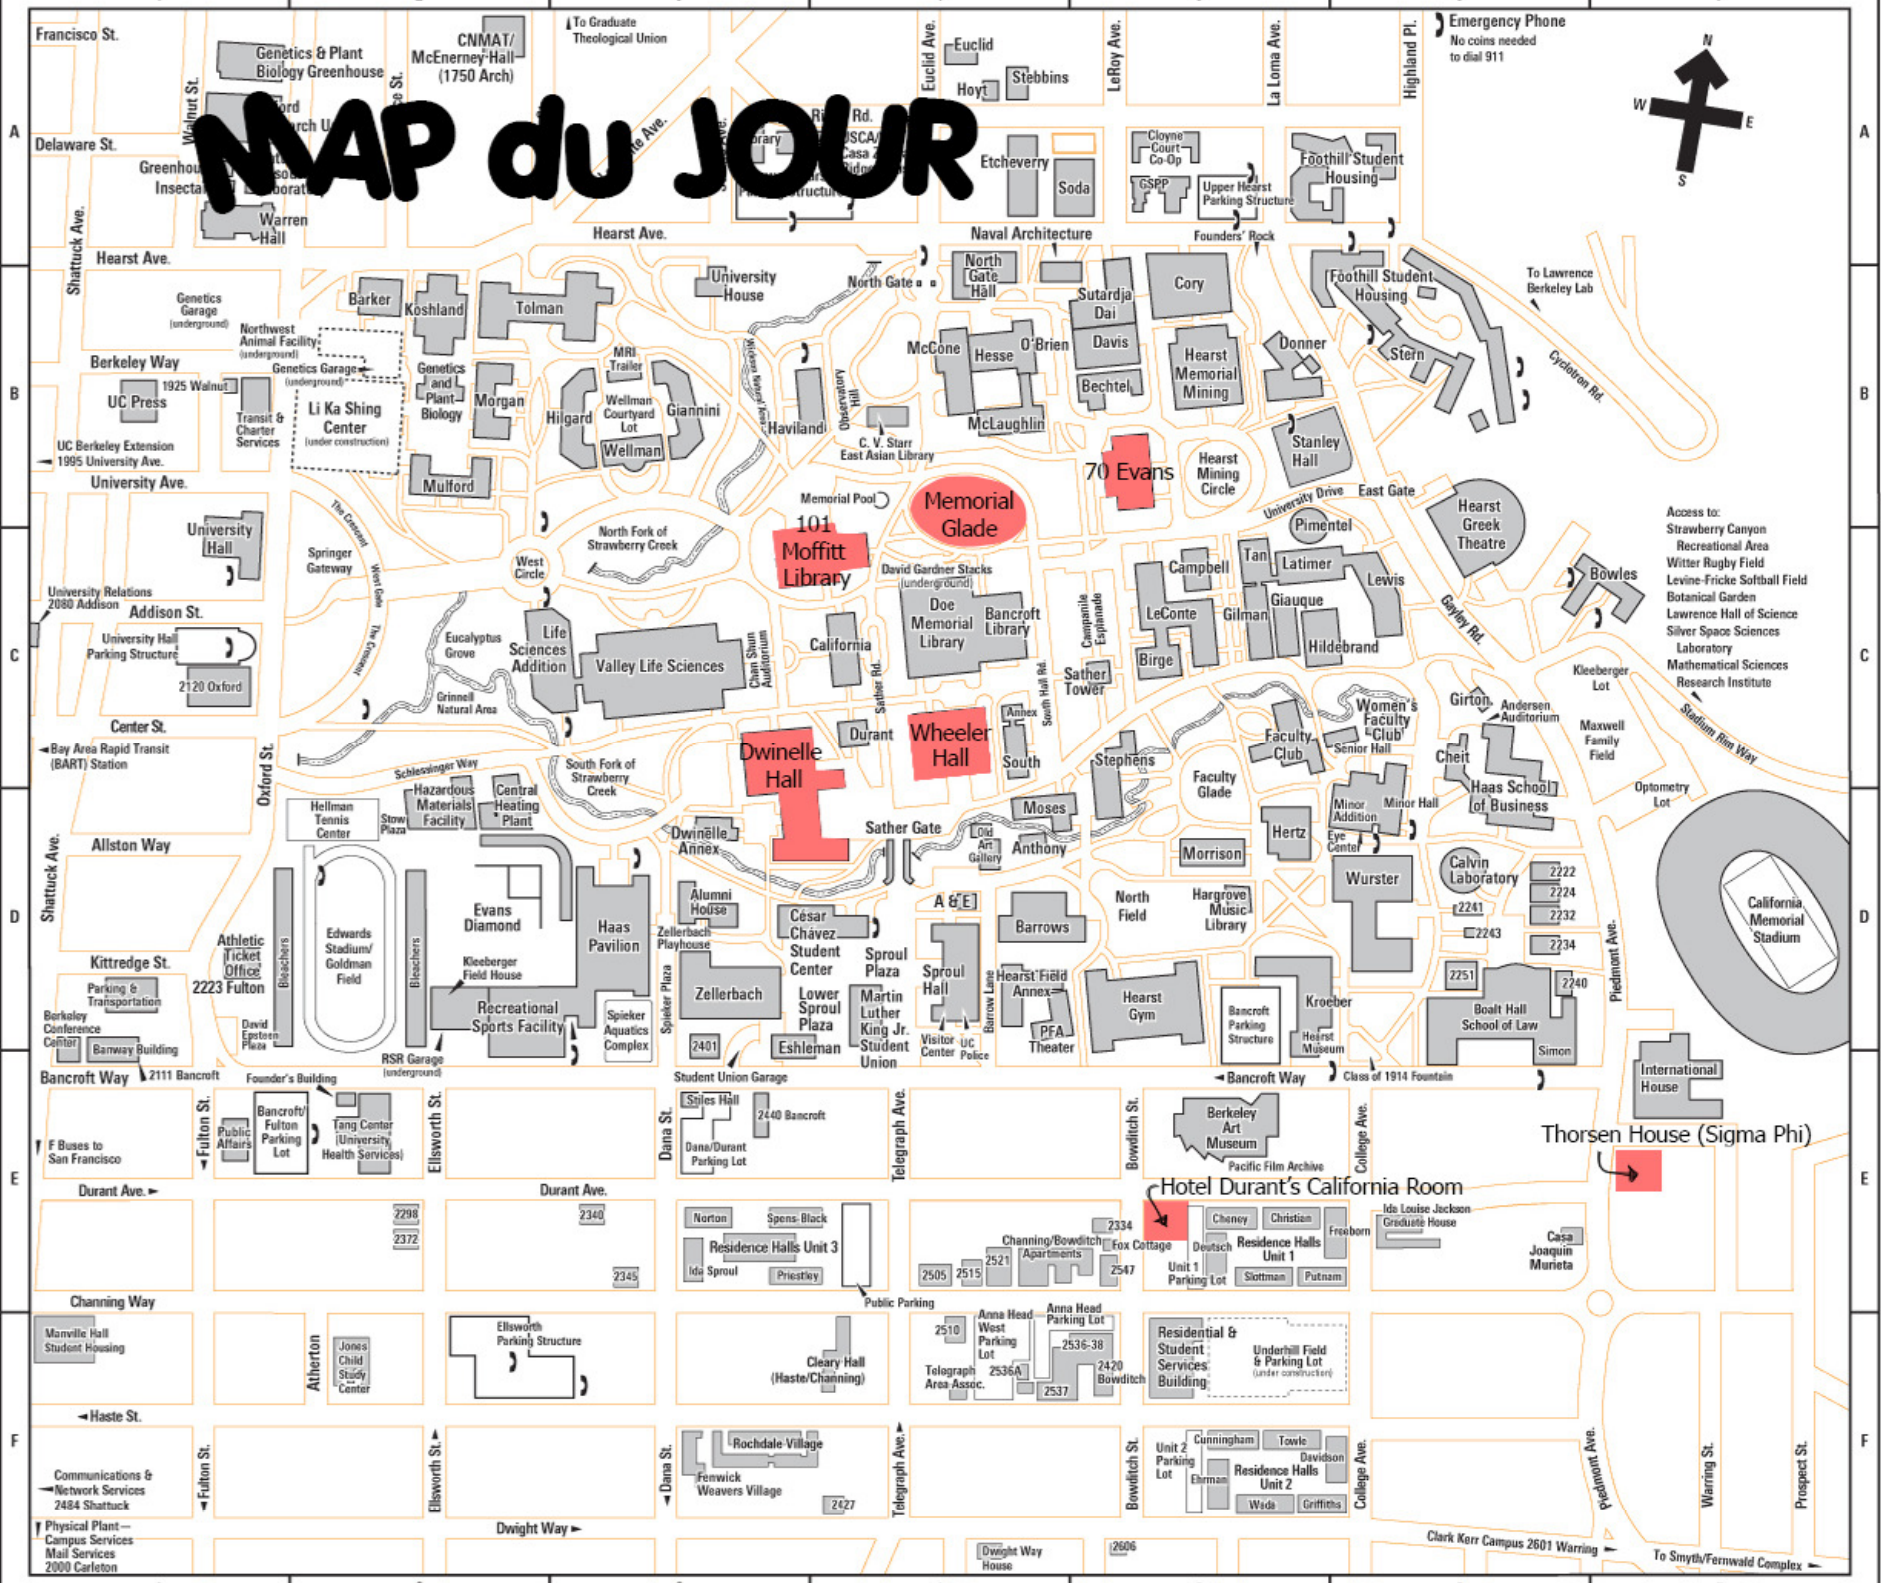

MAP du JOUR

Emergency Phone
No coins needed
to dial 911

Access to:
Strawberry Canyon
Recreational Area
Witter Rugby Field
Levine-Fricke Softball Field
Botanical Garden
Lawrence Hall of Science
Silver Space Sciences
Laboratory
Mathematical Sciences
Research Institute

Thorsen House (Sigma Phi)

Hotel Durant's California Room